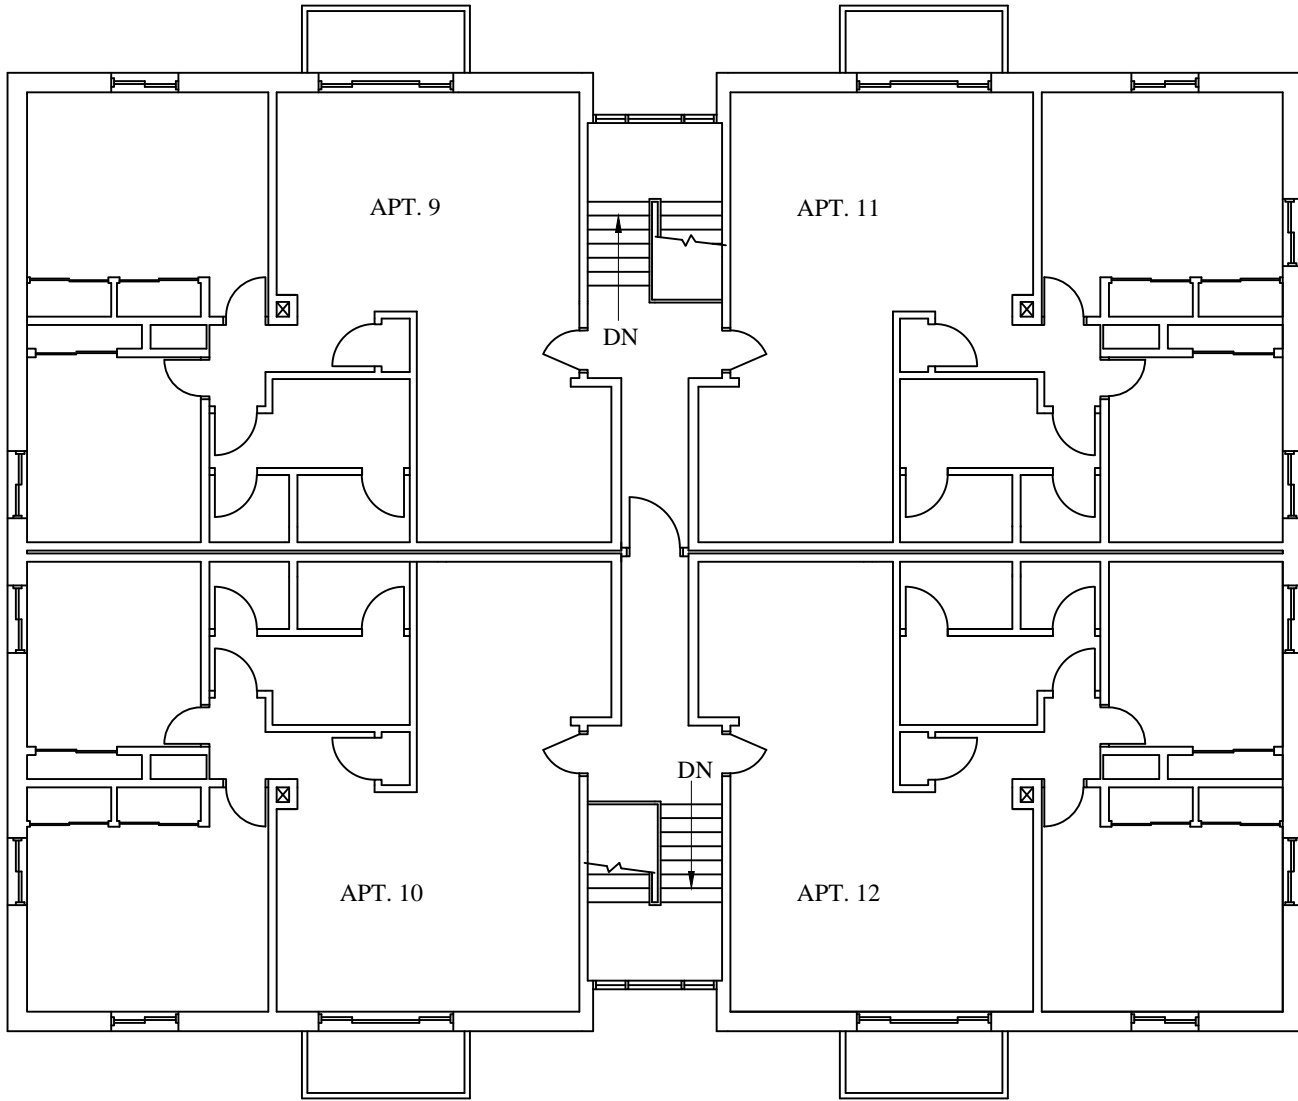

ALPHA - LEVEL 3
3425 BURTON, S.E.
GROSS SQ. FT. : 4,350

CAD FILE: AL3.DWG
REVISED: 7.15.08

CAVIN COLLEGE PLANNING AND DESIGN
1475 KNOWLCREST CIRCLE S.E., GRAND RAPIDS, MI 49546
PHONE: 616.526.6841 FAX: 616.526.8563

SCALE IN FEET